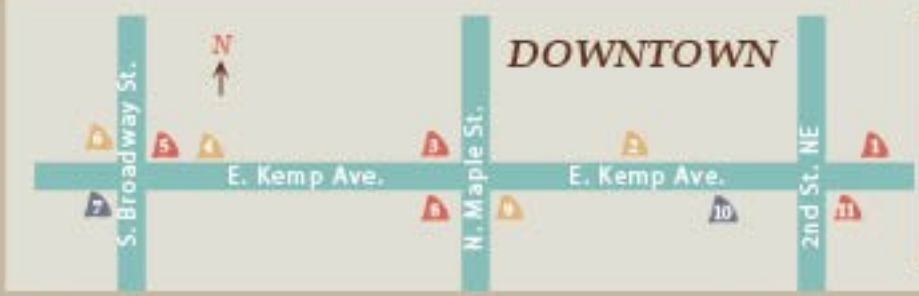

Watertown Artwalk
 c/o Watertown Area Community Foundation
 211 E. Kemp
 Watertown, SD 57201

2017

WATERTOWN,
 SOUTH DAKOTA

WATERTOWN Artwalk

WATERTOWN Artwalk

2017 SCULPTURE MAP

Additional locations are at the Redlin Art Center and Lake Area Technical Institute